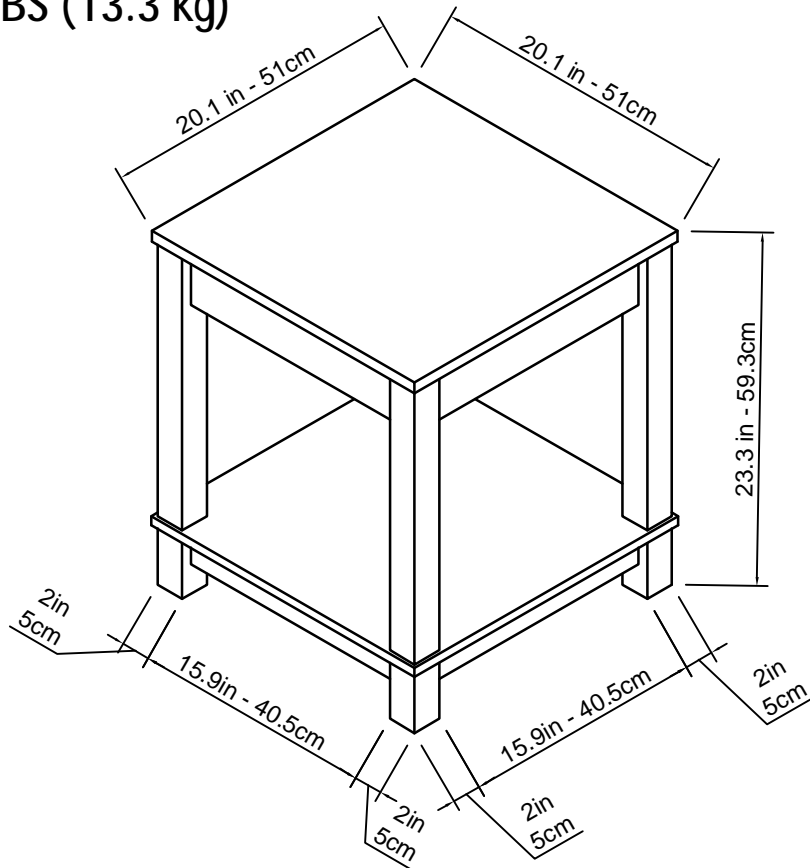

End Table

Model Number: 5046196PCOM

Finish: Black/Sonoma Oak

OVERALL PRODUCT SIZE (in inches)

Cabinet: 20.1" (W) * 20.1" (D) * 23.3" (H)

UNIT WEIGHT: 29.3 LBS (13.3 kg)

MAXIMUM WEIGHT CAPACITIES